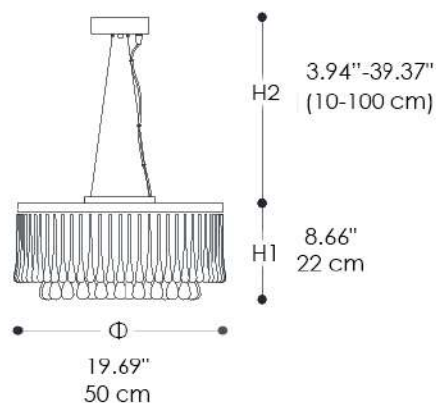

718/S, 70, 80, 100

ALDA

FINISHES

PENDANT FINISH

CLEAR GLASS

METAL STRUCTURE FINISH

SHINY NICKEL

The Alda Pendant with nickel metal finish and transparent glass drops.
Available in different dimensions.

	LIGHT SOURCES	CERTIFICATIONS	TECHNICAL INFO	MATERIALS
ALDA PENDANT LAMP (718/S)	LED: 4X2.5W - G9 BASE ECO HALOGEN: 4X20W - G9 BASE		VOLTAGE: 110V	GLASS, METAL
ALDA PENDANT LAMP (718/70)	LED: 8X2.5W - G9 BASE ECO HALOGEN: 8X20W - G9 BASE			
ALDA PENDANT LAMP (718/80)	LED: 10X2.5W - G9 BASE ECO HALOGEN: 10X20W - G9 BASE			
ALDA PENDANT LAMP (718/100)	LED: 15X2.5W - G9 BASE ECO HALOGEN: 15X20W - G9 BASE			