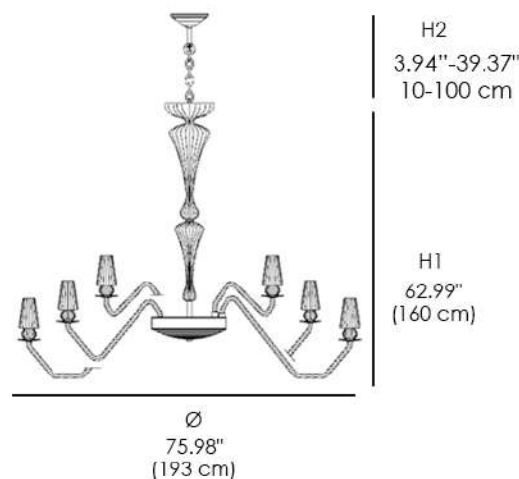

2421/12, 18, 24, 36

ALBATROS

FINISHES

GLASS FINISH

METAL STRUCTURE FINISH

Chandelier in teak carved crystal, metal with iron grey finish, teak ruled glass diffusers. Available in different dimensions and colors.

Albatros Chandelier (2421/36)

ALBATROS CHANDELIER (2421/12)

LIGHT SOURCES

ECO HALOGEN: 12X20W - G9 BASE
LED: 12X2.5W - G9 BASE

ALBATROS CHANDELIER (2421/18)

ECO HALOGEN: 18X20W - G9 BASE
LED: 18X2.5W - G9 BASE

ALBATROS CHANDELIER (2421/24)

ECO HALOGEN: 24X20W - G9 BASE
LED: 24X2.5W - G9 BASE

ALBATROS CHANDELIER (2421/36)

ECO HALOGEN: 36X20W - G9 BASE
LED: 36X2.5W - G9 BASE

TECHNICAL INFO

VOLTAGE: 110V

MATERIALS

GLASS, METAL