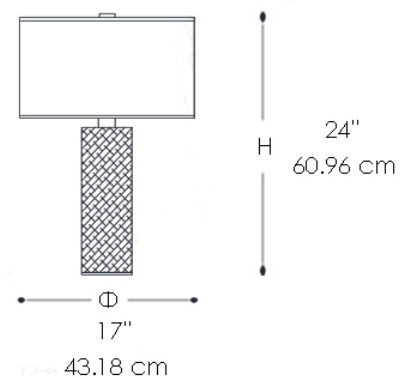

METAL STRUCTURE FINISH

CHROME

FABRIC DIFFUSER

PONG BLACK

PONG PINK

LIGHT SOURCES

LED: 2X13W - E26

CERTIFICATIONS