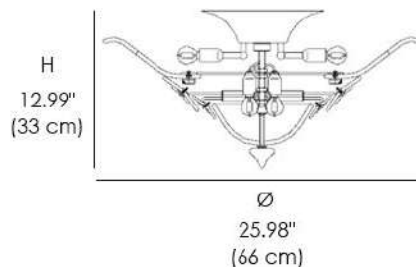

83 Ceiling Lamp (83/65)

83 Ceiling Lamp (83/80)

83 CEILING LAMP (83/65)

LIGHT SOURCES

ECO HALOGEN: 7X30W - E14
LED: 7X4W - E14

TECHNICAL INFO

VOLTAGE: 110V

MATERIALS