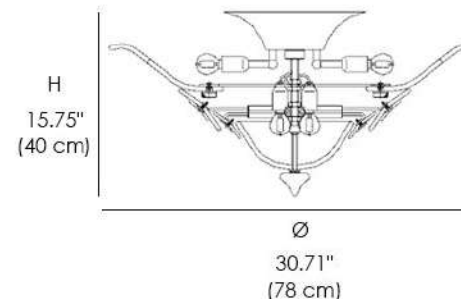

83 Ceiling Lamp (83/65)

83 Ceiling Lamp (83/80)

83 CEILING LAMP (83/65)

LIGHT SOURCES

ECO HALOGEN: 7X30W - E14
LED: 7X4W - E14

TECHNICAL INFO

VOLTAGE: 110V

MATERIALS