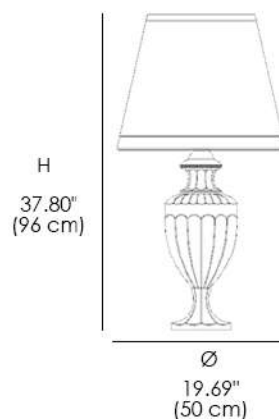

FABRIC DIFFUSER

PONGE
BEIGE

PONGE
IVORY

8088 Table Lamp (8088/P)