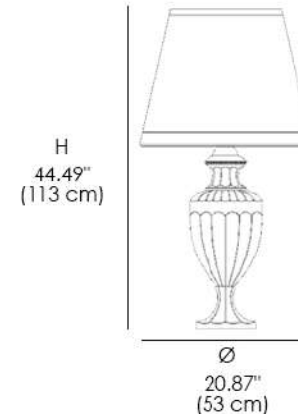

8088 Table Lamp (8088/G)