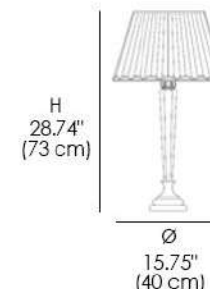

8052/LG
8052

FINISHES

GLASS FINISH

CLEAR GLASS

METAL STRUCTURE FINISH

ANTIQUE GOLD

FABRIC FINISH

PONGE BEIGE

Table lamp in transparent carved crystal, base in cast metal with antique gold finish and diffuser in beige pleated fabric. Available in dimensional variants. Classic Opera Catalog.

8052 Table Lamp (8052/LP)

8052 Table Lamp (8052/LG)

LIGHT SOURCES

- **8052 TABLE LAMP (8052/LP)**
  - LED: 1X10W - E27
  - ECO HALOGEN: 1X46W - E27
- **8052 TABLE LAMP (8052/LG)**
  - LED: 1X10W - E27
  - ECO HALOGEN: 1X77W - E27

CERTIFICATIONS

TECHNICAL INFO

VOLTAGE: 110V

MATERIALS

FABRIC, METAL, GLASS