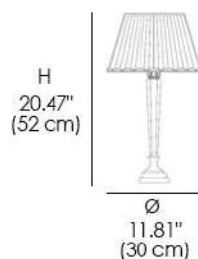

Table lamp in transparent carved crystal, base in cast metal with antique gold finish and diffuser in beige pleated fabric. Available in dimensional variants. Classic Opera Catalog.

8052 Table Lamp (8052/LP)