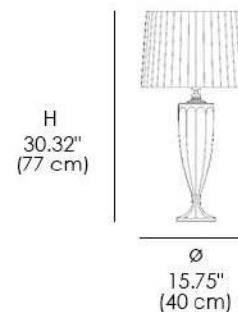

8038/LG  
**8038**

**FINISHES**

**GLASS FINISH**

CLEAR GLASS

**METAL STRUCTURE FINISH**

CHROME

**FABRIC FINISH**

ORGANZA AMBER

Table lamp in carved crystal with yellow pleated fabric shade.  
Metal details with chrome finish. Available in different colours.  
Opera Classic Collection.

**LIGHT SOURCES**

LED: 1X10W - E27  
ECO HALOGEN: 1X77W - E27