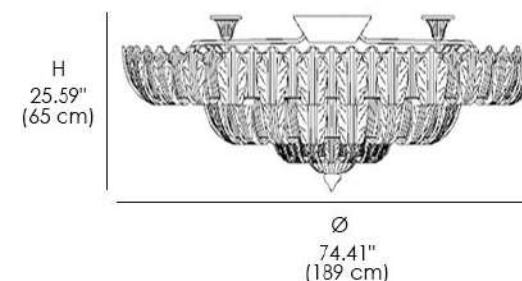

74/65, 120D, 200T

74

Ceiling lamp with leaves in etched glass and metal with nickel finish. Available in dimensional and color variants.

FINISHES

GLASS FINISH

GOLD GRIT

ETCHED

GRIT

METAL STRUCTURE FINISH

SHINY GOLD

SHINY NICKEL

74 Ceiling Lamp (74/65)

74 Ceiling Lamp (74/120D)

74 Ceiling Lamp (74/200T)

LIGHT SOURCES

ECO HALOGEN: 11X30W - E14