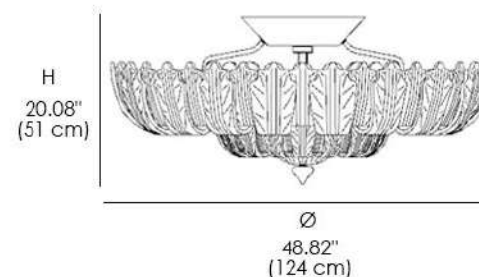

74/65, 120D, 200T

74

Ceiling lamp with leaves in etched glass and metal with nickel finish. Available in dimensional and color variants.

FINISHES

GLASS FINISH

GOLD GRIT

ETCHED

GRIT

METAL STRUCTURE FINISH

SHINY GOLD

SHINY NICKEL

74 Ceiling Lamp (74/65)

74 Ceiling Lamp (74/120D)

74 Ceiling Lamp (74/200T)

LIGHT SOURCES

ECO HALOGEN: 11X30W - E14