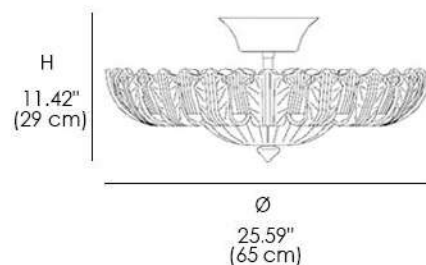

74/65, 120D, 200T

74

Ceiling lamp with leaves in etched glass and metal with nickel finish. Available in dimensional and color variants.

FINISHES

GLASS FINISH

GOLD GRIT

ETCHED

GRIT

METAL STRUCTURE FINISH

SHINY GOLD

SHINY NICKEL

74 Ceiling Lamp (74/65)

74 Ceiling Lamp (74/120D)

74 Ceiling Lamp (74/200T)

LIGHT SOURCES

ECO HALOGEN: 11X30W - E14