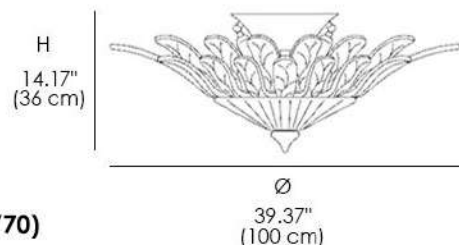

73 Ceiling Lamp (73/100)