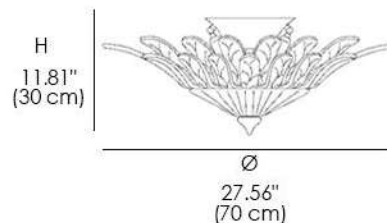

POLISHED NICKEL

Ceiling lamp with transparent and gold grit glass leaves, metal with gold finish. Available in dimensional and color variants.

73 Ceiling Lamp (73/100)

73 Ceiling Lamp (73/70)

73 Ceiling Lamp (73/130)