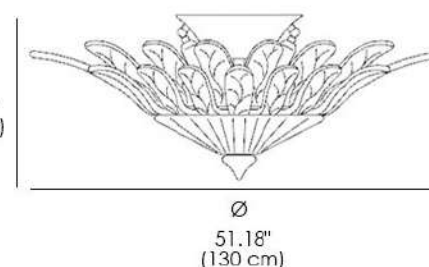

POLISHED NICKEL

Ceiling lamp with transparent and gold grit glass leaves, metal with gold finish. Available in dimensional and color variants.

73 Ceiling Lamp (73/100)

73 Ceiling Lamp (73/70)

73 Ceiling Lamp (73/130)