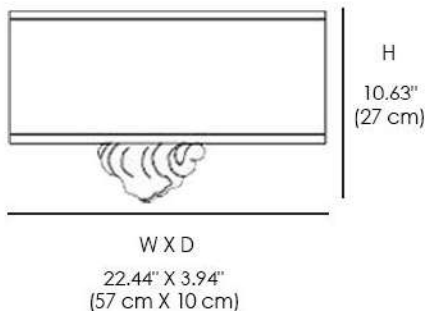

MATTE GOLD

FABRIC DIFFUSER

PONGE IVORY

LIGHT SOURCES

LED: 2X4W - E14
ECO HALOGEN: 2X30W - E14

CERTIFICATIONS

TECHNICAL INFO

VOLTAGE: 110V