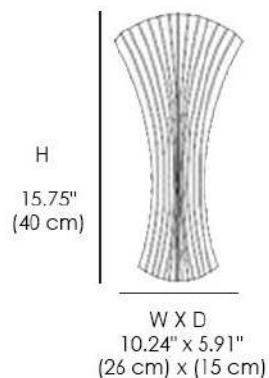

667/APM

667

FINISHES

GLASS FINISH

METAL STRUCTURE FINISH

Wall lamp in topaz diamond-cut glass with gold details.
Available in different colours. Opera Classic Collection.

LIGHT SOURCES

LED: 1X4W - E14, 1X10W - E27
ECO HALOGEN: 1X30W - E14, 1X46W - E27

CERTIFICATIONS

MATERIALS

GLASS, METAL

TECHNICAL INFO

VOLTAGE: 110V