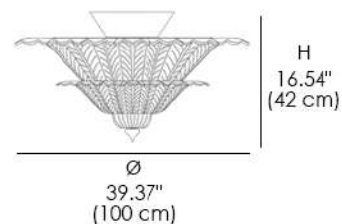

64 Ceiling Lamp (64/100D)