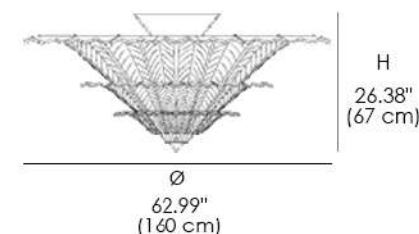

64 Ceiling Lamp (64/160T)