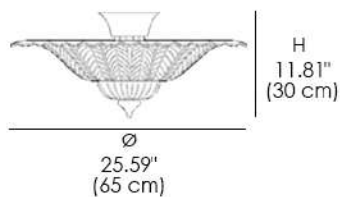

METAL STRUCTURE FINISH

64 Ceiling Lamp (64/65)