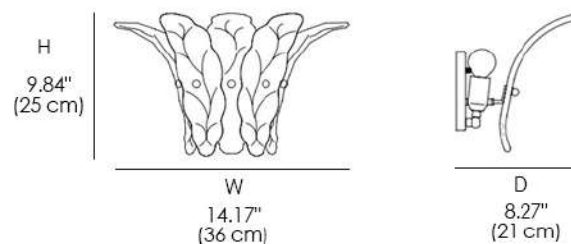

GLASS FINISH

ETCHED

TRANSPARENT GRIT

GOLD GRIT

LIGHT SOURCES

ECO HALOGEN: 1X30W - E14

LED: 1X4W - E14

TECHNICAL INFO

VOLTAGE: 110V

MATERIALS

METAL, GLASS