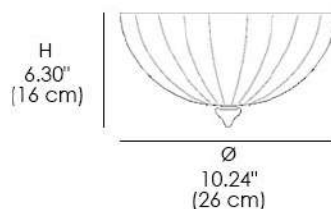

METAL STRUCTURE FINISH

60 Ceiling Lamp (60/30A)