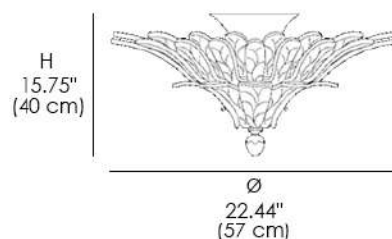

60/55, 70, 100T

**60/70**

Ceiling lamp with etched glass leaves and metal detail with nickel finish. Available in dimensional and color variants. Classic Opera Catalog.

**FINISHES**

**GLASS FINISH**

GOLD GRIT

ETCHED

GRIT

**METAL STRUCTURE FINISH**

SHINY GOLD

SHINY NICKEL

**60/70 Ceiling Lamp (60/55)**

**60/70 Ceiling Lamp (60/70)**

**60/70 Ceiling Lamp (60/100T)**