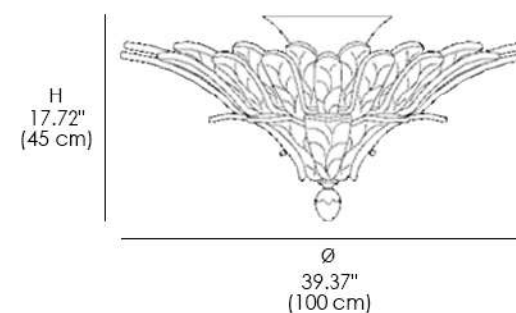

60/55, 70, 100T

**60/70**

Ceiling lamp with etched glass leaves and metal detail with nickel finish. Available in dimensional and color variants. Classic Opera Catalog.

**FINISHES**

**GLASS FINISH**

GOLD GRIT

ETCHED

GRIT

**METAL STRUCTURE FINISH**

SHINY GOLD

SHINY NICKEL

**60/70 Ceiling Lamp (60/55)**

**60/70 Ceiling Lamp (60/70)**

**60/70 Ceiling Lamp (60/100T)**