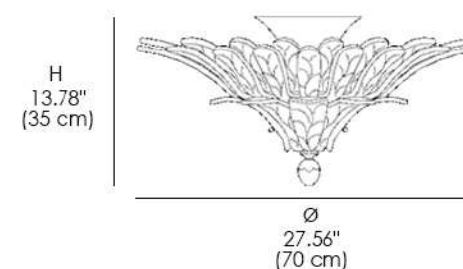

60/55, 70, 100T

**60/70**

Ceiling lamp with etched glass leaves and metal detail with nickel finish. Available in dimensional and color variants. Classic Opera Catalog.

**FINISHES**

**GLASS FINISH**

GOLD GRIT

ETCHED

GRIT

**METAL STRUCTURE FINISH**

SHINY GOLD

SHINY NICKEL

**60/70 Ceiling Lamp (60/55)**

**60/70 Ceiling Lamp (60/70)**

**60/70 Ceiling Lamp (60/100T)**