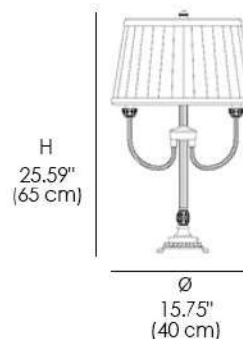

530/LG
530

Table lamp with body in striped glass, base in crystal and metal with antique gold finish. Diffuser in beige pleated fabric. Available in chromatic and dimensional variants. Classic Opera Catalog.

FINISHES

GLASS FINISH

CLEAR GLASS

AMBER GLASS

METAL STRUCTURE FINISH

ANTIQUE GOLD

FABRIC FINISH

PONGE BEIGE

530 Table Lamp (530/LP)

530 Table Lamp (530/LG)

LIGHT SOURCES

LED: 1X10W - E27
ECO HALOGEN: 1X46W - E27

LED: 3X4W - E14
ECO HALOGEN: 3X30W - E14

CERTIFICATIONS

TECHNICAL INFO

VOLTAGE: 110V

MATERIALS

FABRIC, METAL, GLASS