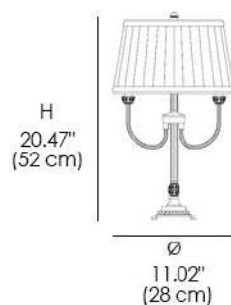

FABRIC FINISH

PONGE BEIGE

530 Table Lamp (530/LP)

530 Table Lamp (530/LG)