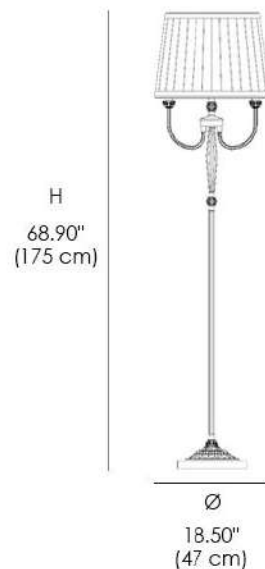

530/OA

530

FINISHES

GLASS FINISH

CLEAR GLASS

AMBER GLASS

METAL STRUCTURE FINISH

ANTIQUE GOLD

FABRIC FINISH

PONGE BEIGE

Floor lamp in metal with antique gold finish and crystal, beige plisse fabric shade. Available in different colors. Opera Classic Collection.

LIGHT SOURCES

LED: 3X4W - E14, 1X10W - E27
ECO HALOGEN: 3X30W - E14, 1X46W - E27