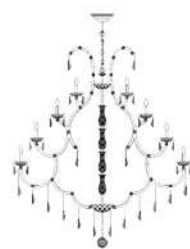

5104/15, 18, 60

5104

Chandelier Mariatheresa style, metal with chrome finish, glass pendants and details. Available in different dimensions and colors. Opera Classic Collection.

FINISHES

GLASS FINISH

SATIN GLASS

PENDANT FINISH

CLEAR GLASS

CRYSTAL GLASS

METAL STRUCTURE FINISH

CHROME

5104 Chandelier (5104/15)

∅
29.53"
(75 cm)

H2
3.94"-39.37"
(10-100 cm)

H1
35.43"
(90 cm)

5104 Chandelier (5104/18)

∅
35.43"
(90 cm)

H2
3.94"-39.37"
(10-100 cm)

H1
43.31"
(110 cm)

5104 Chandelier (5104/60)

∅
62.99"
(160 cm)

H2
3.94"-39.37"
(10-100 cm)