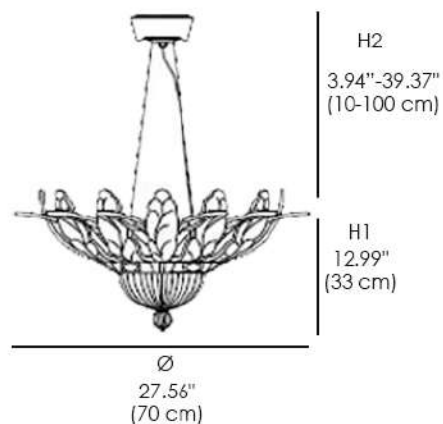

50/70-3C

**50**

**FINISHES**

**GLASS FINISH**

GOLD GRIT

ETCHED

GRIT

**METAL STRUCTURE FINISH**

MATTE GOLD

SHINY NICKEL

Pendant with satin glass leaves and decorative metal decoration with nickel finish. Available in different dimensions and colors. Opera Classic Collection.

**LIGHT SOURCES**

ECO HALOGEN: 11X30W - E14  
LED: 11X4W - E14

**TECHNICAL INFO**

VOLTAGE: 110V

**MATERIALS**

GLASS, METAL