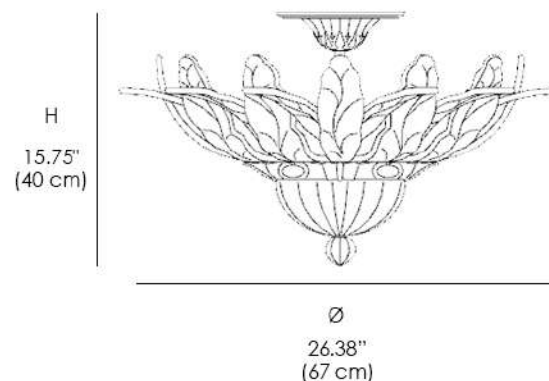

50/70

50

FINISHES

GLASS FINISH

GOLD GRIT

ETCHED

GRIT

METAL STRUCTURE FINISH

MATTE GOLD

GOLD NICKEL

Ceiling lamp with etched glass leaves and decorative metal band with gold nickel finish.

LIGHT SOURCES

ECO HALOGEN: 8X30W - E14

LED: 8X4W - E14

TECHNICAL INFO

VOLTAGE: 110V