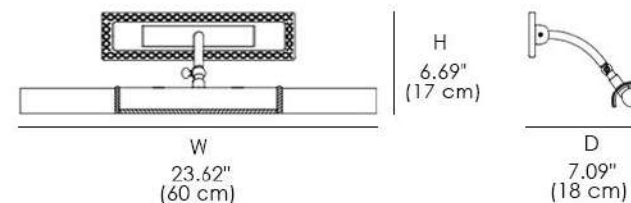

3030/APP, 3030/APG

**3030**

Wall lamp in metal with gold finish and satin glass. Available in different dimensions and colors. Opera Classic Collection.

**FINISHES**

**GLASS FINISH**

SATIN GLASS

**METAL STRUCTURE FINISH**

SHINY GOLD

CHROME

**3030 Wall Lamp (3030/APP)**

**3030 Wall Lamp (3030/APG)**

**LIGHT SOURCES**

ECO HALOGEN: 2X40W - E14

LED: - 2X6W - E12

**CERTIFICATIONS**