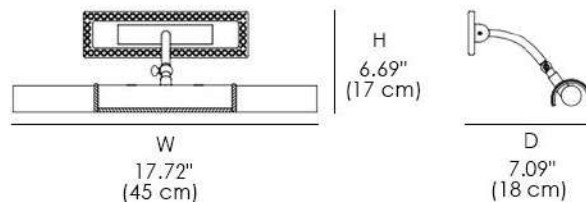

METAL STRUCTURE FINISH

SHINY GOLD

CHROME

3030 Wall Lamp (3030/APP)

3030 Wall Lamp (3030/APG)