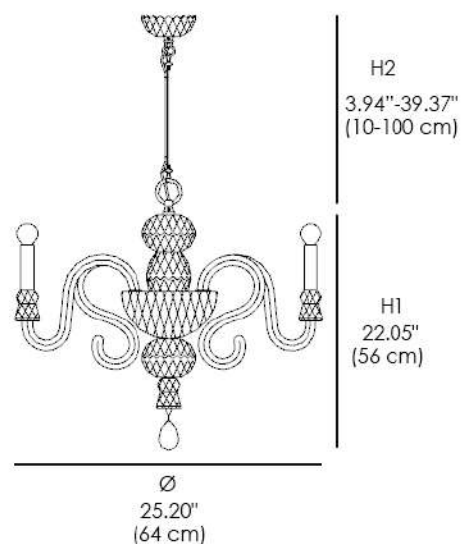

286/5, 6, 8, 9, 10, 12

**286**

Chandelier in red carved crystal, metal with chrome finish, Swarovski Elements pendants. Available in different dimensions and colors. Opera Classic Collection.

**286 Chandelier (286/5, 6, 8)**

**FINISHES**

**GLASS FINISH**

**PENDANT FINISH**

**METAL STRUCTURE FINISH**

NICKEL

**286 CHANDELIER (286/5)**

**286 CHANDELIER (286/6)**

**286 CHANDELIER (286/8)**

**LIGHT SOURCES**

ECO HALOGEN: 5X30W - E14  
LED: 5X4W - E14

ECO HALOGEN: 6X30W - E14  
LED: 6X4W - E14

ECO HALOGEN: 8X30W - E14  
LED: 8X4W - E14

**CERTIFICATIONS**

**TECHNICAL INFO**

VOLTAGE: 110V

**MATERIALS**