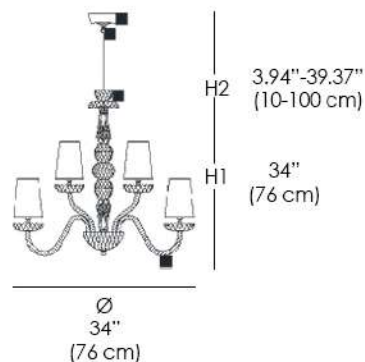

284/6,8,10,9,12,21,28,44

284

FINISHES

GLASS FINISH

WHITE
GLASS

CLEAR
GLASS

BLACK
GLASS

METAL STRUCTURE FINISH

NICKEL

IRON GREY

FABRIC FINISH

IVORY

Chandelier in white carved crystal, metal with nickel finish, ivory fabric shades.
Available in different dimensions and colors. Opera Classic Collection.

284 Chandelier(284/9,12)

LIGHT SOURCES

- 284 CHANDELIER (284/6)** LED: 6X6W - E12
- 284 CHANDELIER (284/8)** LED: 8X6W - E12
- 284 CHANDELIER (284/10)** LED: 10X6W - E12
- 284 CHANDELIER (284/9)** LED: 9X6W - E12
- 284 CHANDELIER (284/12)** LED: 12X6W - E12
- 284 CHANDELIER (284/21)** LED: 21X6W - E12
- 284 CHANDELIER (284/28)** LED: 28X6W - E12
- 284 CHANDELIER (284/44)** LED: 44X6W - E12