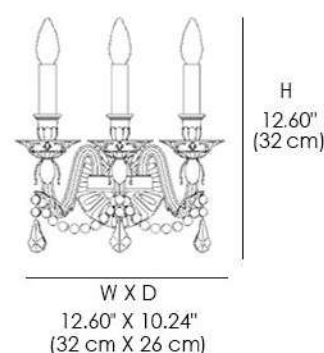

2291 Wall Lamp (2291/AP3)