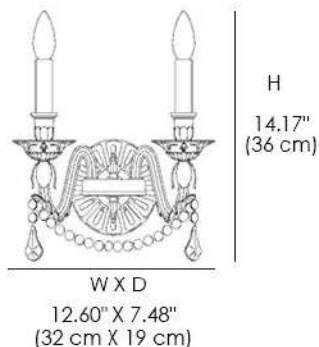

2291 Wall Lamp (2291/AP2)