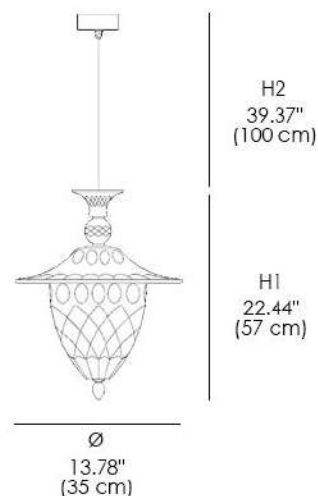

205/4

205

Pendant in blown carved crystal and metal with chrome finish. Opera Classic Collection.

FINISHES

GLASS FINISH

CLEAR GLASS

METAL STRUCTURE FINISH

CHROME

LIGHT SOURCES

ECO HALOGEN: 4X30W - E14
LED: 4X4W - E14

CERTIFICATIONS

TECHNICAL INFO

VOLTAGE: 110V

MATERIALS

GLASS, METAL