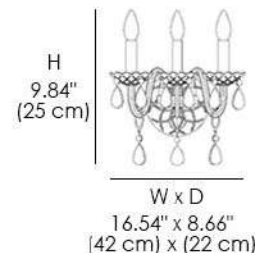

117 Wall Lamp (117/AP3)