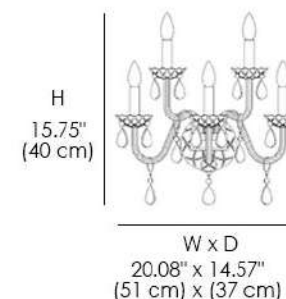

**117 Wall Lamp (117/AP1)**

**117 Wall Lamp (117/AP2)**

**117 Wall Lamp (117/AP3)**

**117 Wall Lamp (117/AP5)**

**LIGHT SOURCES**

**117 WALL LAMP (117/AP1)**

ECO HALOGEN: 1X30W - E14  
LED: 1X4W - E14

**117 WALL LAMP (117/AP2)**