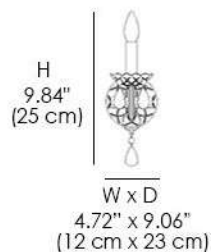

PENDANT FINISH

SW - CRYSTAL

CLEAR GLASS

117 Wall Lamp (117/AP1)