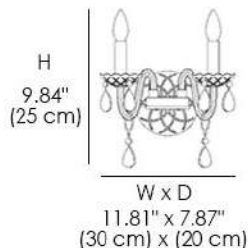

117 Wall Lamp (117/AP2)