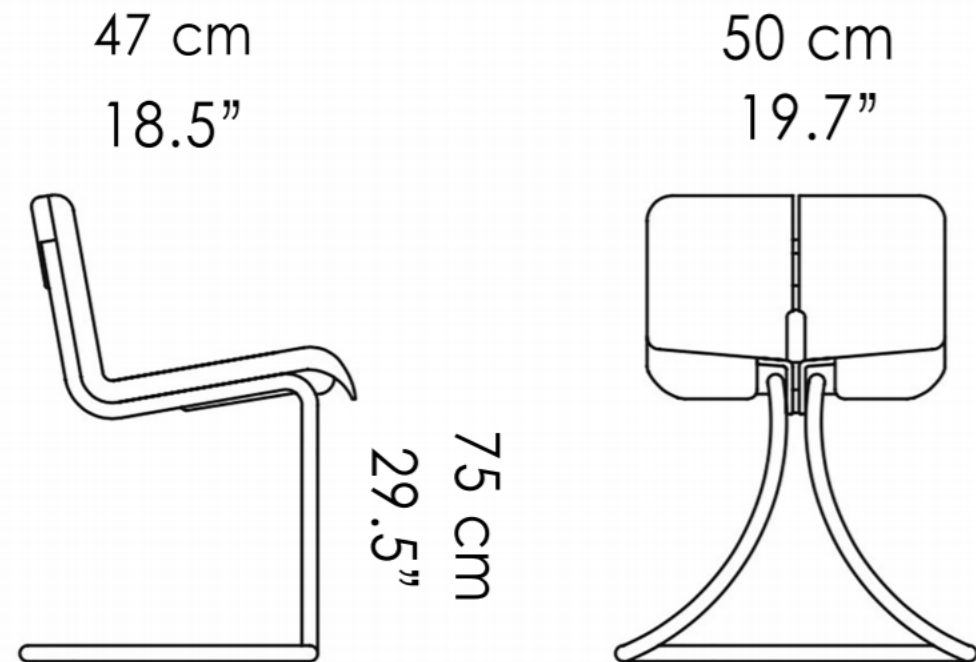

Black

Red

Light
Brown

Dark
Brown

MATERIALS

- Structure: Tubular Steel
- Seat & Back: Wood or Leather

Sbalzo Chair by Joe Colombo