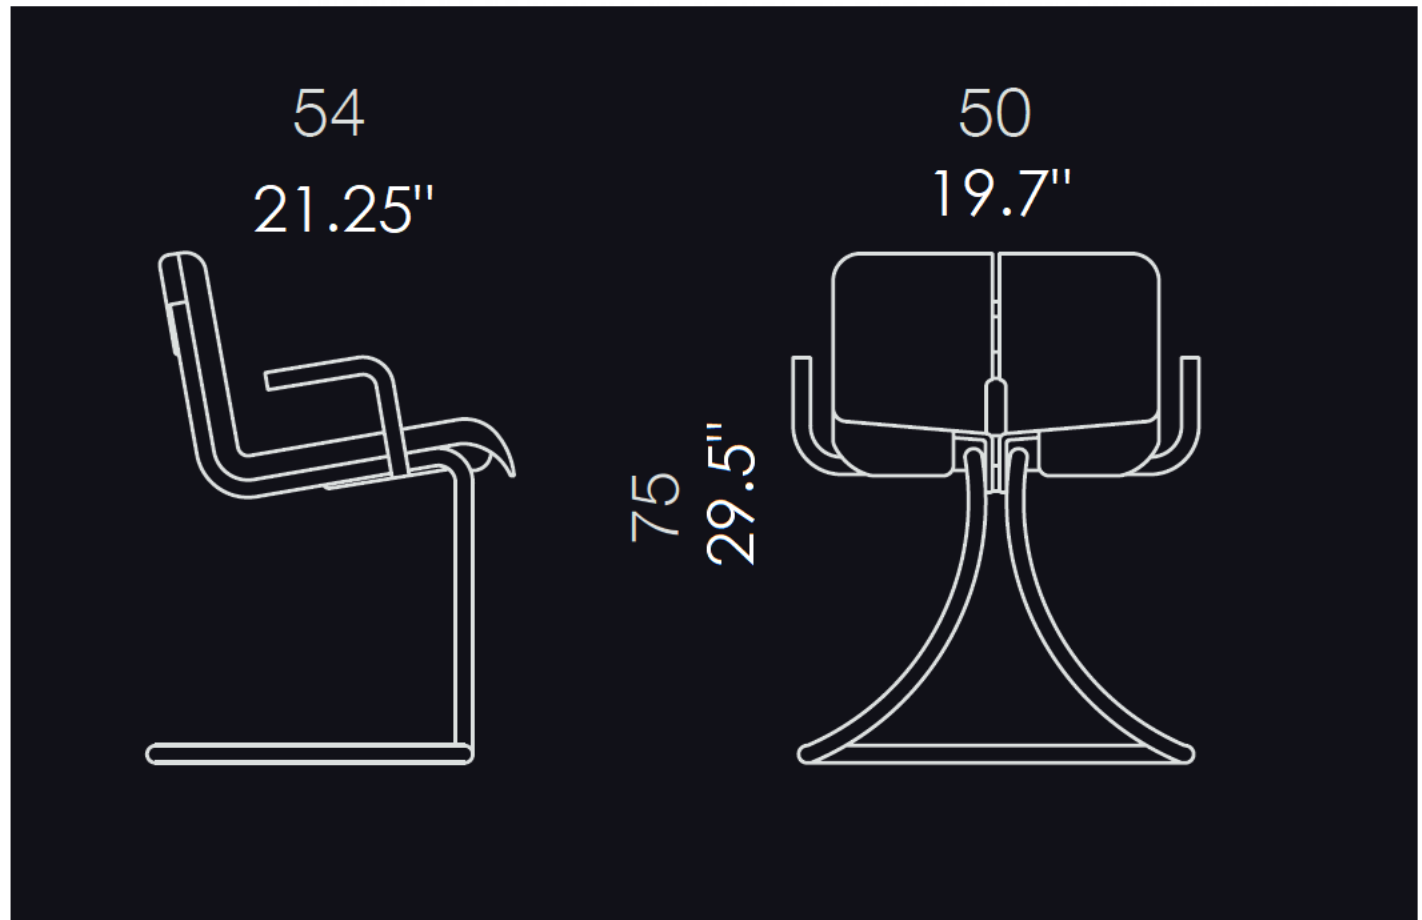

Black

Red

Light
Brown

Dark
Brown

MATERIALS

- Structure: Tubular Steel
- Seat & Back: Wood or Leather

Sbalzo Armchair by Joe Colombo