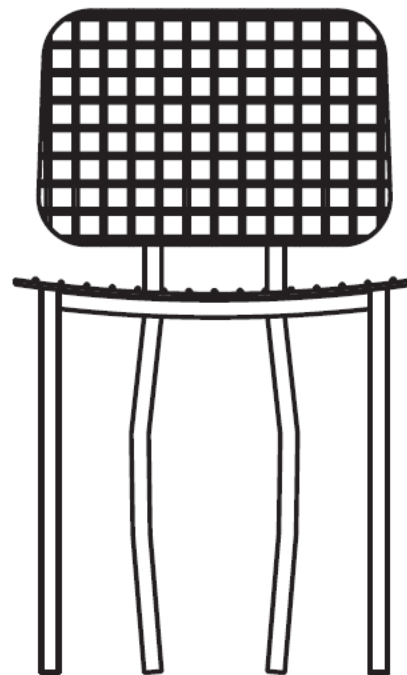

Rete

FINISHES

Leather:

White

Black

Red

MATERIALS

- Leather
- Steel
 - galvanized
 - lacquered black
 - lacquered white

48

51

75

Rete Chair (Outdoor)