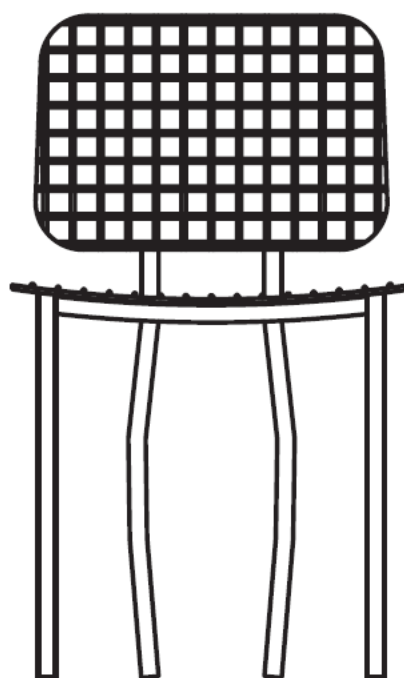

Rete

FINISHES

Leather:

White

Black

Red

MATERIALS

- Leather
- Steel
  - glossy chrome
  - lacquered black
  - lacquered white

48