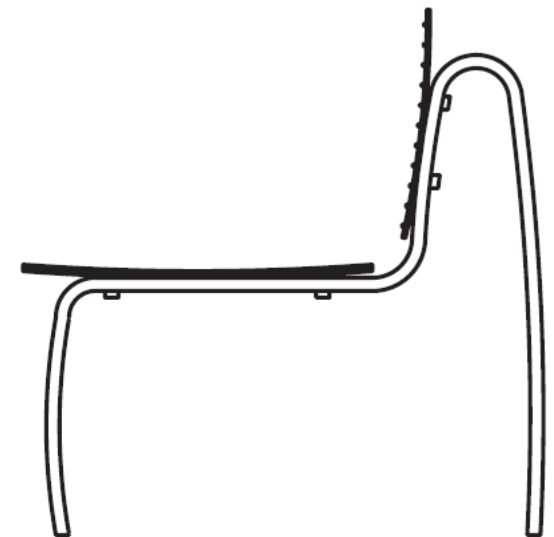

Rete

FINISHES

Leather:

White

Black

Red

MATERIALS

- Leather
- Steel
 - glossy chrome
 - lacquered black
 - lacquered white

27 1/2"
70

31 7/16"
80

70
27 1/2"

Rete Armchair