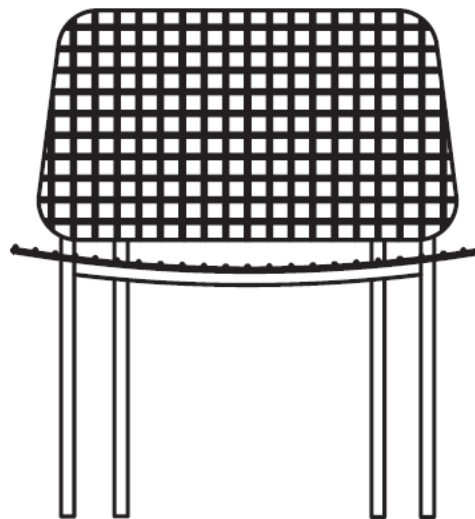

Rete

FINISHES

Leather:

White

Black

Red

MATERIALS

- Leather
- Steel
 - glossy chrome
 - lacquered black
 - lacquered white

27 1/2"
70

31 7/16"
80

70
27 1/2"

Rete Armchair