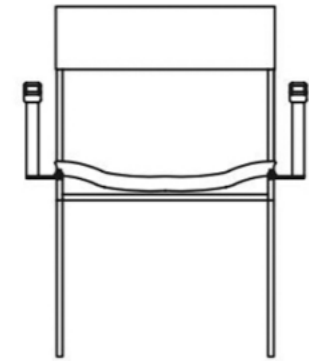

MATERIALS

- Leather
- Steel - Shiny Chrome

Easy Armchair:
W 56 cm
D 55 cm
H 75 cm

21.65"

29.5"

22"

Plus Armchair:
W 71 cm
D 65 cm
H 71 cm

25.6"

28"

28"