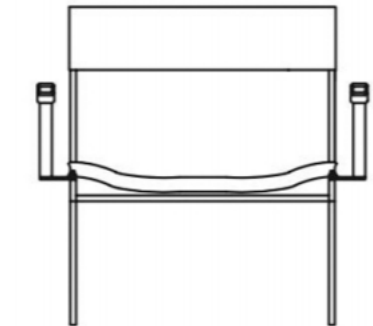

MATERIALS

- Leather
- Steel - Shiny Chrome

Easy Armchair:
W 56 cm
D 55 cm
H 75 cm

21.65"

29.5"

22"

Plus Armchair:
W 71 cm
D 65 cm
H 71 cm

25.6"

28"

28"