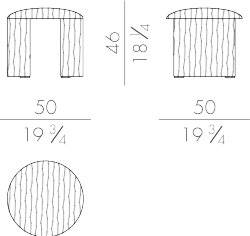

Leaf

Pouf

LEAF.1010