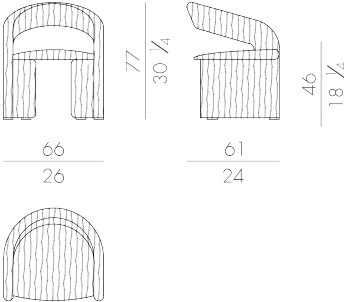

Materials

Fabric, Leather

Dimensions

66 W x 61 D x 77 H cm (LEAF.1040)

HESSENTIA | CORNELIO CAPPELLINI

Leaf

Armchair

HESSENTIA | CORNELIO CAPPELLINI

Leaf

Armchair

HESENTIA | CORNELIO CAPPELLINI

Leaf

Armchair

LEAF.1040

Leaf

Armchair