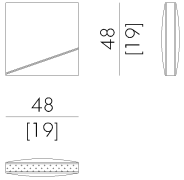

Bloom

Fabric cushions

CT.4848/BLOOM