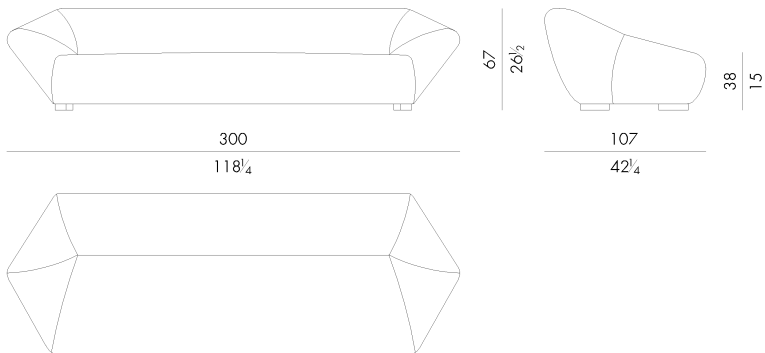

BLOOM.2400/FN

HESSENTIA | CORNELIO CAPPELLINI