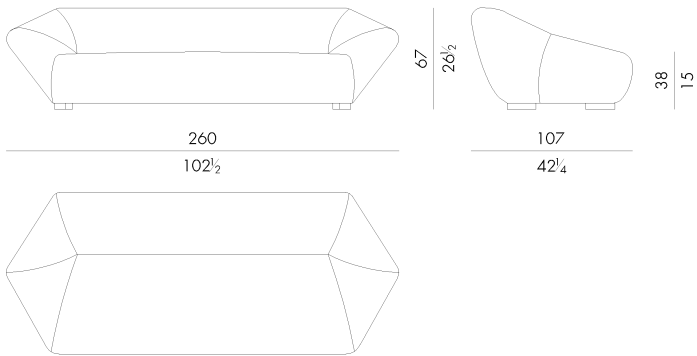

BLOOM.2300/FN