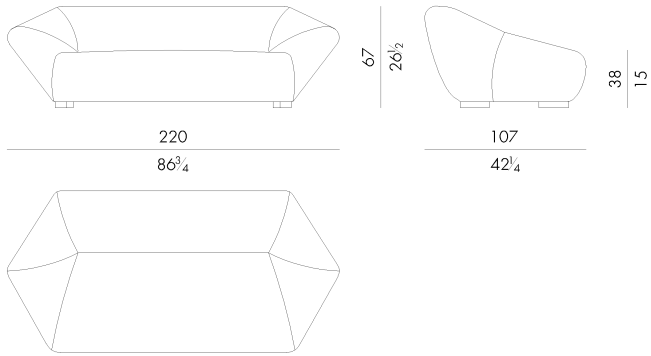

Bloom

Sofa

BLOOM.2200/FN