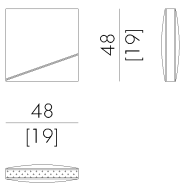

Leather cushions

CP.4848/BLOOM