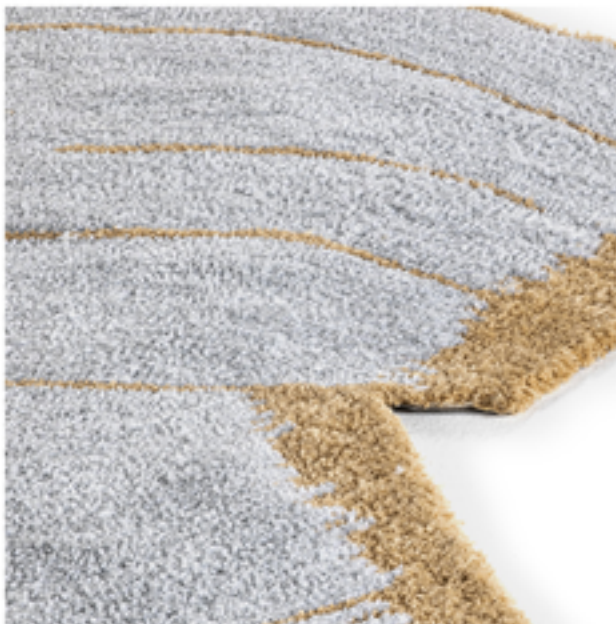

Ammonite

Design Luca Erba - 2022

Rug

Description

Materials

Dimensions

125 W x 120 D cm (AMMONITE.D125/G)

125 W x 120 D cm (AMMONITE.D125/N)

160 W x 150 D cm (AMMONITE.D160/G)

160 W x 150 D cm (AMMONITE.D160/N)

280 W x 265 D cm (AMMONITE.D280/G)

280 W x 265 D cm (AMMONITE.D280/N)

Ammonite

Rug

HESSENTIA | CORNELIO CAPPELLINI

Ammonite

Rug

HESSENTIA | CORNELIO CAPPELLINI

Ammonite

Rug

HESENTIA | CORNELIO CAPPELLINI

Ammonite

Rug

AMMONITE.D125/G