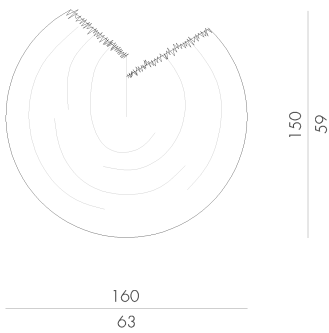

AMMONITE.D160/G