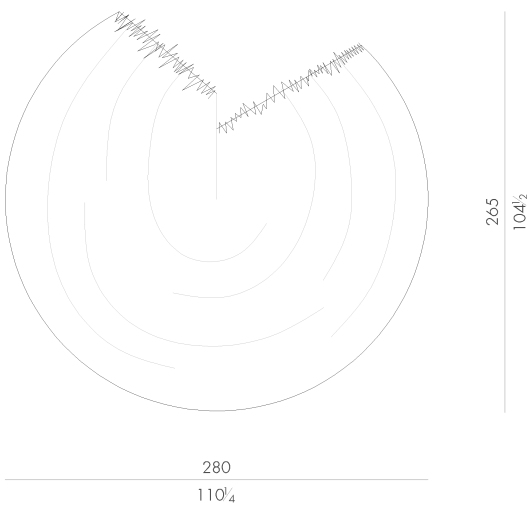

AMMONITE.D280/G