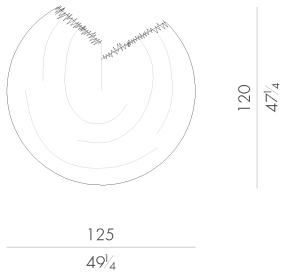

Ammonite

Rug

AMMONITE.D125/G