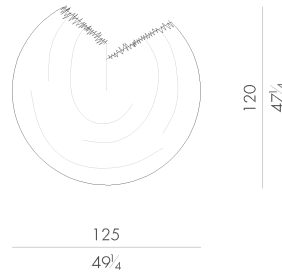

AMMONITE.D125/N