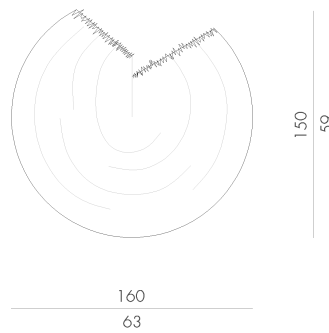

AMMONITE.D160/N