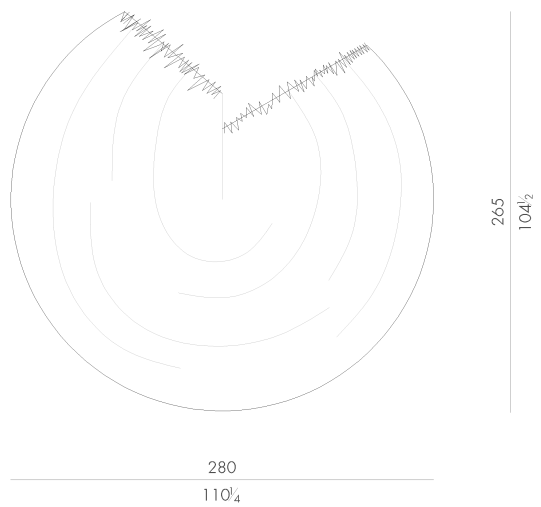

AMMONITE.D280/N