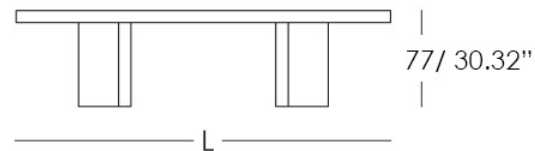

VERGLAS

Design Piero Lissoni

FINISHES

Transparent Tempered Glass

MATERIALS

- Glass

Verglas - A table constructed from boxed volumes in mm. 10 thick transparent extralight tempered glass, The top is supported by two "T" shaped bases and it has a parallelepiped shape opened on the two.

Available Dimensions: L x D x H

VER01/02

— D —

VER01 - 118.11" x 39.37" x 30.32" (300 x 100 x 77 cm)

VER02 - 98.43" x 35.43" x 30.32" (250 x 90 x 77 cm)