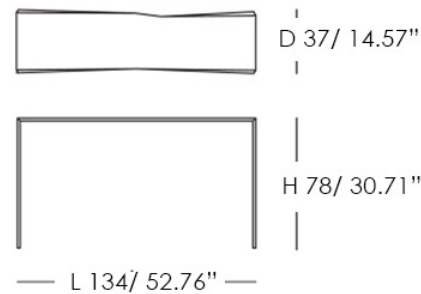

TRIM

Design Victor Carrasco

FINISHES

Glass Finish

Extralight Tempered Glass

MATERIALS

- Glass

Trim - A console with irregular shapes and special faceted grindings of the transparent extralight tempered glass.

TRIM04

Available Dimensions: L x D x H

TRIM04 - 52.76" x 14.57" x 30.71" (134 x 37 x 78 cm)

Trim Console By Victor Carrasco