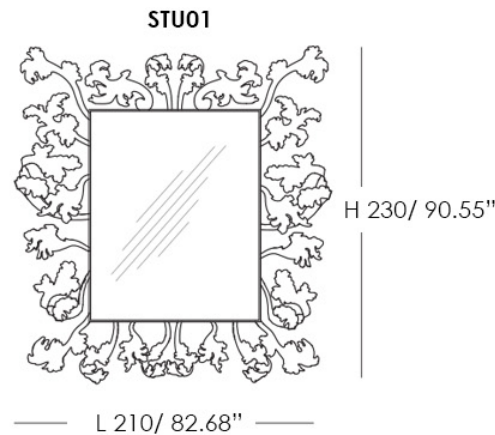

Available Dimensions: L x D x H

Depth: 20/ 7.87"

Sturm und Drang Mirror By Piero Lissoni