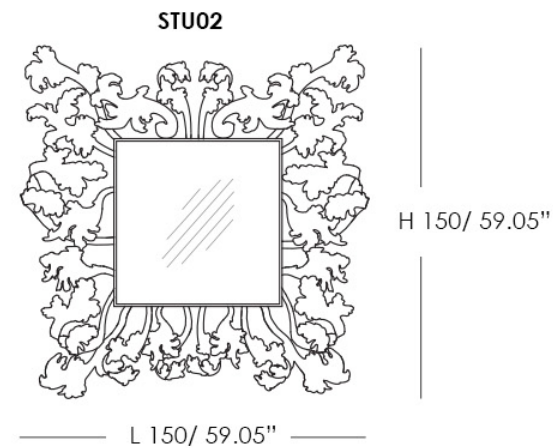

Available Dimensions: L x D x H

Depth: 20/ 7.87"

Sturm und Drang Mirror By Piero Lissoni