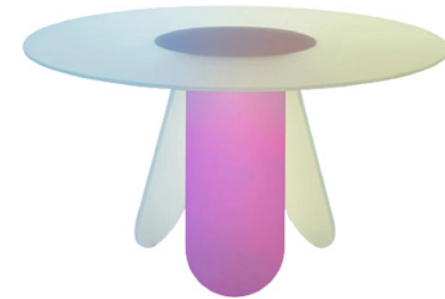

#### Glass Finish

Laminated Glass

### MATERIALS

- Glass

**Shimmer Round Dining Table** - A round high tables in laminated and glued glass, the nuance varies according to the angle of the light source and the vantage point.

Available Dimensions:  $\varnothing$  x H