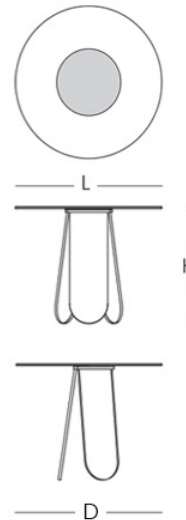

#### Glass Finish

Laminated Glass

### MATERIALS

- Glass

**Shimmer Round Dining Table** - A round high tables in laminated and glued glass, the nuance varies according to the angle of the light source and the vantage point.

Available Dimensions:  $\varnothing$  x H

SHI08/09/10/11/12

SHI08/09/10 - 37.40"/ 41.34"/ 47.24" (95/ 105/ 120 cm)

SHI11/12 - 51.18"/ 55.12" (130/ 140 cm)

H: 29.13" (74 cm)