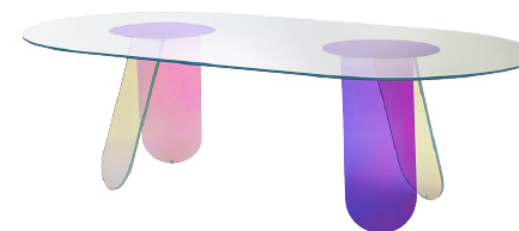

SHIMMER

Shimmer Oval Dining Table - A oval high dining tables in laminated and glued glass, the nuance varies according to the angle of the light source and the vantage point.

Available Dimensions: L x D x H

Design Patricia Urquiola

FINISHES

Glass Finish

Laminated Glass

MATERIALS

- Glass