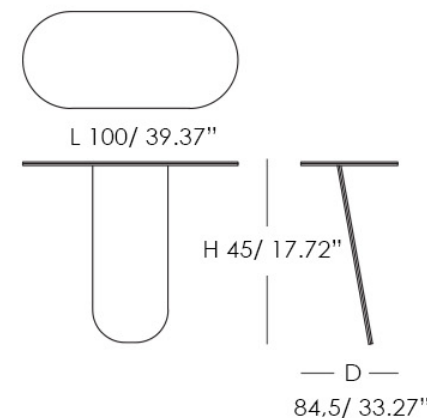

SHI07

Available Dimensions: L x D x H

SHI07 - 39.37" x 17.72" x 33.27" (100 x 45 x 84,5 cm)