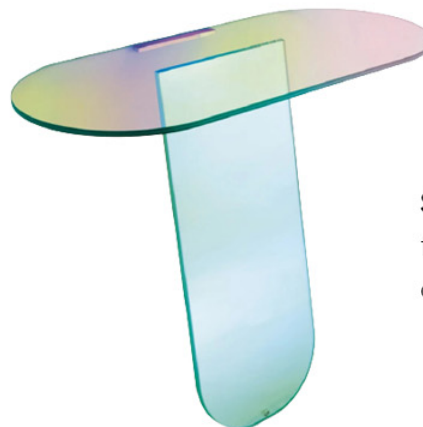

SHIMMER

Design Patricia Urquiola

FINISHES

Glass Finish

Laminated Glass

MATERIALS

- Glass

Shimmer Console - A console in laminated and glued glass, the nuance varies according to the angle of the light source and the vantage point.

SHI07

Available Dimensions: L x D x H

SHI07 - 39.37" x 17.72" x 33.27" (100 x 45 x 84,5 cm)