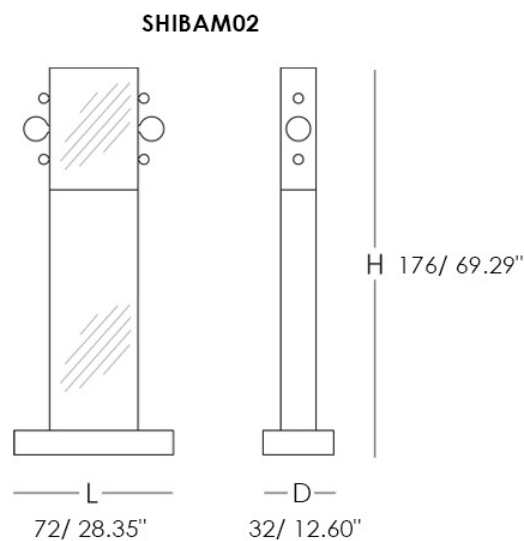

SHIBAM 2

Design Ettore Sottsass

FINISHES

Mirror Finish

Base Finish

Totem mirror with red and white bulbs.

MATERIALS

- Mirror
- Granite

Shibam 2 - Totem mirror with red and white bulbs. The lateral and frontal sides are in mirror partially decorated with thin white engravings going around the whole perimeter. The base is in matte polished absolute black granite.

Available Dimensions: L x D x H