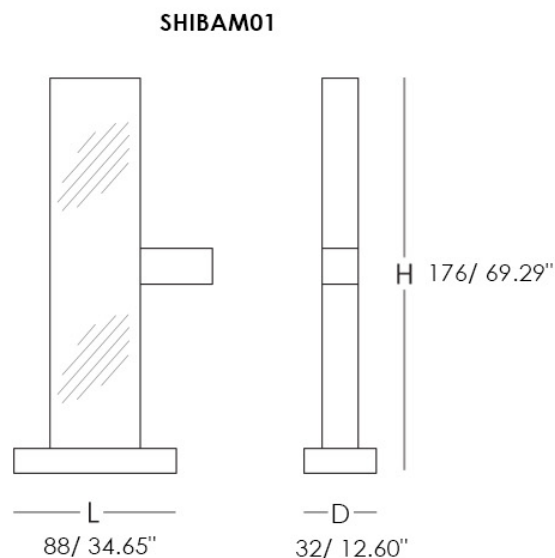

SHIBAM 1

Design Ettore Sottsass

FINISHES

Frontal Side Mirror Finish

Mirror

Base Finish

Black Granite

Lateral Side Mirror Finish

Pink

Light Blue

MATERIALS

- Mirror
- Granite

Shibam 1 - Totem mirror with object holder shelf. The two frontal sides are in white mirror and the lateral ones in decorated mirror with thin color engravings (available in the colors pink and light blue). The base is in matt polished absolute black granite.

Available Dimensions: L x D x H