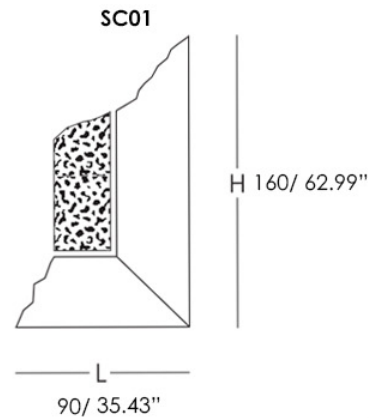

SCORNICE

Design Nanda Vigo

FINISHES

MATERIALS

- Mirror

Scornice - Series of mirrors with frame-like motifs and satined decorations on the transparent part, which repeat the reflections of glass. The cut chamfered edge enhances the frame motif. The rectangular shaped mirror has a double horizontal and vertical fixture.

Available Dimensions: L x D X H

Depth: 6/ 2.36"