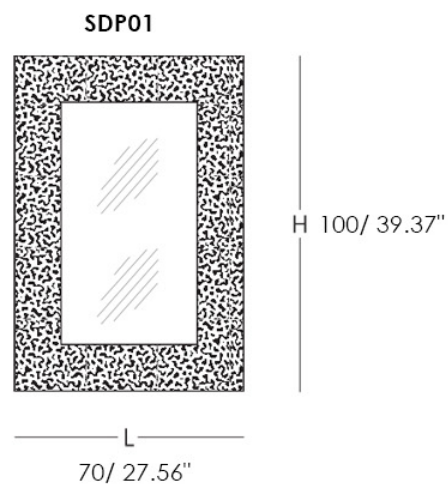

## PROUST

**Proust** - Rectangular-shaped mirror with a polychrome frame characterized by a texture of paint strokes. Available with double vertical and horizontal fixture.

Design Alessandro Mendini

### MATERIALS

- Mirror

**Available Dimensions: L x H**