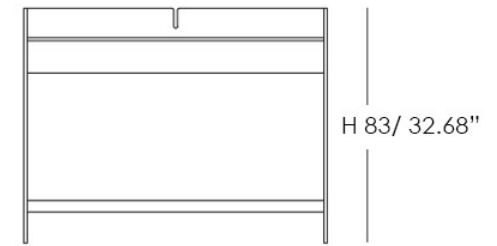

- Glass
- Wood

**Pirandello** - A writing desk in transparent extralight glass tempered and thermowelded. Available in two different sizes. Footrest in natural ash.

**PIR01/02**

L

D 49/ 19.29"

**Available Dimensions: L x D x H**

**PIR01:** 43.31" x 19.29" x 32.68" (110 x 49 x 83 cm)

**PIR02:** 31.49" x 19.29" x 32.68" (80 x 49 x 83 cm)