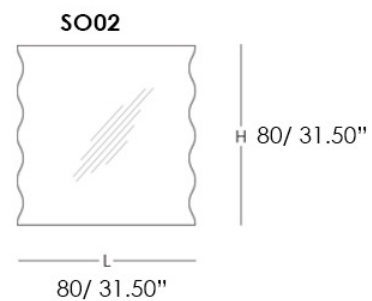

ONDA

Design Alessandro Mendini

FINISHES

MATERIALS

- Mirror

Onda - Silhouettes of virtual architectural components: a mirror shaped like a pilaster strip or like an undulating panel. Available with double vertical and horizontal fixture.

Available Dimensions: L X H