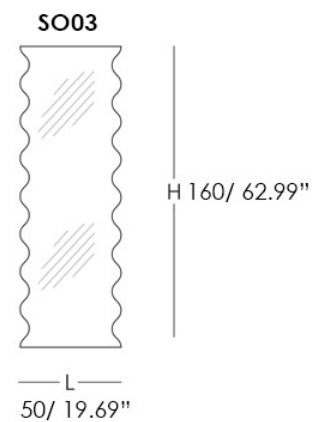

ONDA

Design Alessandro Mendini

FINISHES

MATERIALS

- Mirror

Onda - Silhouettes of virtual architectural components: a mirror shaped like a pilaster strip or like an undulating panel. Available with double vertical and horizontal fixture.

Available Dimensions: L X H