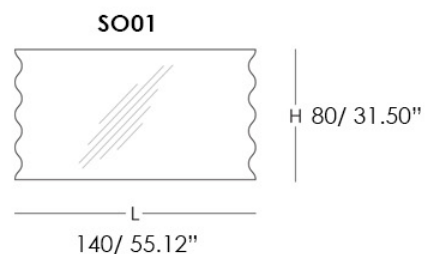

ONDA

Design Alessandro Mendini

FINISHES

MATERIALS

- Mirror

Onda - Silhouettes of virtual architectural components: a mirror shaped like a pilaster strip or like an undulating panel. Available with double vertical and horizontal fixture.

Available Dimensions: L X H