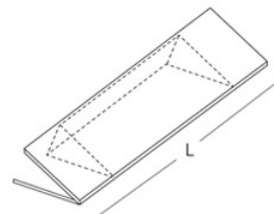

ON

**On** - Shelves made of two tempered crystal plates mm. 8 thick glossy lacquered or opaque lacquered, glued together and supported by a steel wedge which allows the shelf to be hung.

Design Ennio Arosio

**Available Dimensions: L x D x H**

**MON01** L 39.37" (100 cm)

**MON02** L 47.24" (120 cm)

**MON03** L 59.06" (150 cm)

**MON04** L 78.74" (200 cm)