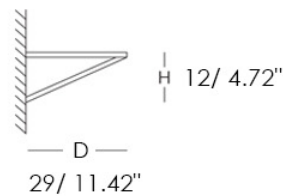

ON

**On** - Shelves made of two tempered crystal plates mm. 8 thick glossy lacquered or opaque lacquered, glued together and supported by a steel wedge which allows the shelf to be hung.

Design Ennio Arosio

**Available Dimensions: L x D x H**

**MON01** L 39.37" (100 cm)

**MON02** L 47.24" (120 cm)

**MON03** L 59.06" (150 cm)

**MON04** L 78.74" (200 cm)