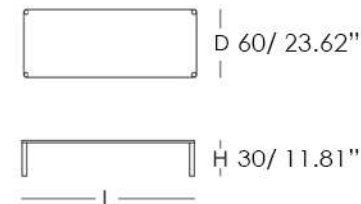

**METAL**

Design Piero Lissoni

**FINISHES**

**Top Finish**

**Leg Finish**

**MATERIALS**

- Glass
- Metal

**Metal** - Series of high, low tables and consoles with top in mm. 19 thick transparent and transparent extralight tempered glass. The cylindrical feet with diameter Ø mm. 50 are in brushed aluminum anodized nickel, bronze or black and are fixed to plates glued to the top.

**MET01/02/03/04/05/06/07/08 (With 4 legs)**

- MET01** L 70.87" (180 cm) x D 31.50" (80 cm)
- MET02** L 70.87" (180 cm) x D 35.43" (90 cm)
- MET03** L 78.74" (200 cm) x D 31.50" (80 cm)
- MET04** L 78.74" (200 cm) x D 35.43" (90 cm)
- MET05** L 86.61" (220 cm) x D 31.50" (80 cm)
- MET06** L 86.61" (220 cm) x D 35.43" (90 cm)
- MET07** L 98.43" (250 cm) x D 31.50" (80 cm)
- MET08** L 98.43" (250 cm) x D 35.43" (90 cm)

**Available Dimensions: L x D x H**

**MET17/18/19/20/21**

- MET17** L 59.06" (150 cm)
- MET18** L 59.06" (150 cm)
- MET19** L 78.74" (200 cm)
- MET20** L 86.61" (220 cm)
- MET21** L 98.43" (250 cm)

**MET33/34/35/36 (With 4 legs)**

- MET33** L 51.18" (130 cm)
- MET34** L 59.06" (150 cm)
- MET35** L 70.87" (180 cm)
- MET36** L 78.74" (200 cm)