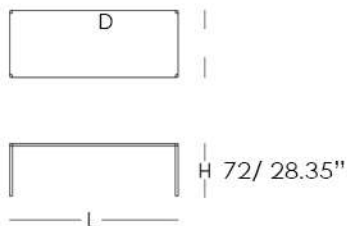

**METAL**

Design Piero Lissoni

**FINISHES**

**Top Finish**

**Leg Finish**

**MATERIALS**

- Glass
- Metal

**Metal** - Series of high, low tables and consoles with top in mm. 19 thick transparent and transparent extralight tempered glass. The cylindrical feet with diameter Ø mm. 50 are in brushed aluminum anodized nickel, bronze or black and are fixed to plates glued to the top.

**MET01/02/03/04/05/06/07/08 (With 4 legs)**

- MET01** L 70.87" (180 cm) x D 31.50" (80 cm)
- MET02** L 70.87" (180 cm) x D 35.43" (90 cm)
- MET03** L 78.74" (200 cm) x D 31.50" (80 cm)
- MET04** L 78.74" (200 cm) x D 35.43" (90 cm)
- MET05** L 86.61" (220 cm) x D 31.50" (80 cm)
- MET06** L 86.61" (220 cm) x D 35.43" (90 cm)
- MET07** L 98.43" (250 cm) x D 31.50" (80 cm)
- MET08** L 98.43" (250 cm) x D 35.43" (90 cm)

**Available Dimensions: L x D x H**

**MET17/18/19/20/21**

- MET17** L 59.06" (150 cm)
- MET18** L 59.06" (150 cm)
- MET19** L 78.74" (200 cm)
- MET20** L 86.61" (220 cm)
- MET21** L 98.43" (250 cm)

**MET33/34/35/36 (With 4 legs)**

- MET33** L 51.18" (130 cm)
- MET34** L 59.06" (150 cm)
- MET35** L 70.87" (180 cm)
- MET36** L 78.74" (200 cm)