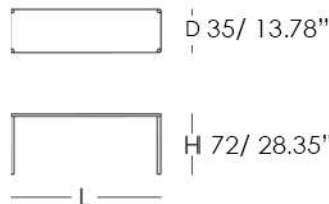

**MET01/02/03/04/05/06/07/08 (With 4 legs)**

- MET01** L 70.87" (180 cm) x D 31.50" (80 cm)
- MET02** L 70.87" (180 cm) x D 35.43" (90 cm)
- MET03** L 78.74" (200 cm) x D 31.50" (80 cm)
- MET04** L 78.74" (200 cm) x D 35.43" (90 cm)
- MET05** L 86.61" (220 cm) x D 31.50" (80 cm)
- MET06** L 86.61" (220 cm) x D 35.43" (90 cm)
- MET07** L 98.43" (250 cm) x D 31.50" (80 cm)
- MET08** L 98.43" (250 cm) x D 35.43" (90 cm)

**Available Dimensions: L x D x H**

**MET17/18/19/20/21**

- MET17** L 59.06" (150 cm)
- MET18** L 59.06" (150 cm)
- MET19** L 78.74" (200 cm)
- MET20** L 86.61" (220 cm)
- MET21** L 98.43" (250 cm)

**MET33/34/35/36 (With 4 legs)**

- MET33** L 51.18" (130 cm)
- MET34** L 59.06" (150 cm)
- MET35** L 70.87" (180 cm)
- MET36** L 78.74" (200 cm)