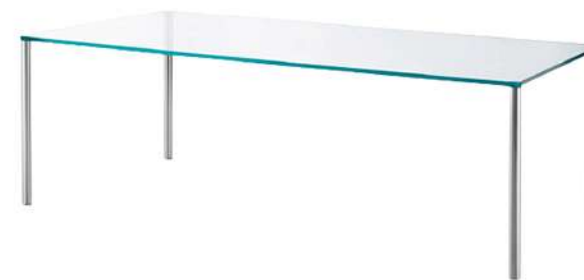

**METAL**

Design Piero Lissoni

**FINISHES**

**Top Finish**

**Leg Finish**

**MATERIALS**

- Glass
- Metal

**Metal** - Series of high, low tables and consoles with top in mm. 19 thick transparent and transparent extralight tempered glass. The cylindrical feet with diameter Ø mm. 50 are in brushed aluminum anodized nickel, bronze or black and are fixed to plates glued to the top.

**MET01/02/03/04/05/06/07/08 (With 4 legs)**

- MET01** L 70.87" (180 cm) x D 31.50" (80 cm)
- MET02** L 70.87" (180 cm) x D 35.43" (90 cm)
- MET03** L 78.74" (200 cm) x D 31.50" (80 cm)
- MET04** L 78.74" (200 cm) x D 35.43" (90 cm)
- MET05** L 86.61" (220 cm) x D 31.50" (80 cm)
- MET06** L 86.61" (220 cm) x D 35.43" (90 cm)
- MET07** L 98.43" (250 cm) x D 31.50" (80 cm)
- MET08** L 98.43" (250 cm) x D 35.43" (90 cm)

**Available Dimensions: L x D x H**

**MET17/18/19/20/21**

- MET17** L 59.06" (150 cm)
- MET18** L 59.06" (150 cm)
- MET19** L 78.74" (200 cm)
- MET20** L 86.61" (220 cm)
- MET21** L 98.43" (250 cm)

**MET33/34/35/36 (With 4 legs)**

- MET33** L 51.18" (130 cm)
- MET34** L 59.06" (150 cm)
- MET35** L 70.87" (180 cm)
- MET36** L 78.74" (200 cm)